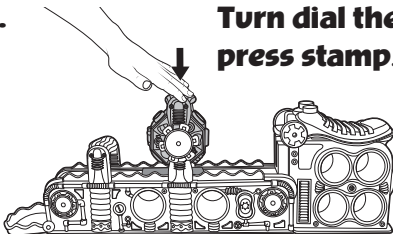

ALKALINE BATTERIES REQUIRED

Phillips/cross head screwdriver (not included) needed to insert batteries.

Note: If the two pieces detach, just snap them back together.

PLAYING WITH YOUR Mega Fun Factory™

1.

Press to turn on and off.

2.

Load compound.

3.

Press down handle.

4.

Press down chopper to cut compound.

5.

**Turn dial then
press stamp.**