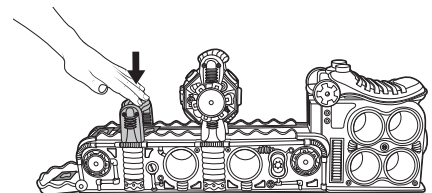

6.

Press to chop.