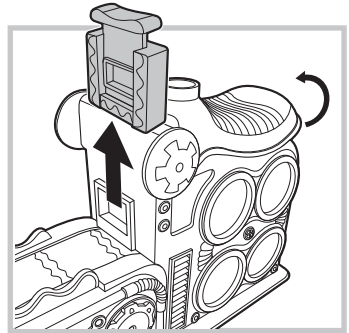

6.

Press to chop.

You can swap out the “toy” and “candy” wheels for more stamping fun .

CLEANING UP:

Turn off the toy. Remove chopper and handle from the FUN FACTORY extruder, to easily clean out any remaining PLAY-DOH compound.

TO INSTALL BATTERIES:

Use a Philips/cross head screwdriver (not included) to loosen screw in battery compartment cover (screw remains attached to door). Insert 2 x 1.5V “C” or LR14 size alkaline batteries. Replace cover and tighten screw.