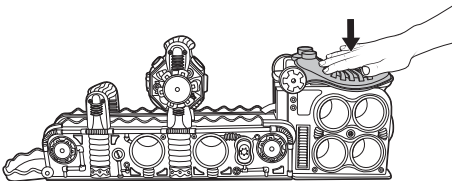

ALKALINE BATTERIES REQUIRED

Phillips/cross head screwdriver (not included) needed to insert batteries.

Note: If the two pieces detach, just snap them back together.

PLAYING WITH YOUR Mega Fun Factory™

1.

Press to turn on and off.

2.

Load compound.

3.

Press down handle.

4.

Press down chopper to cut compound.

5.

**Turn dial then
press stamp.**