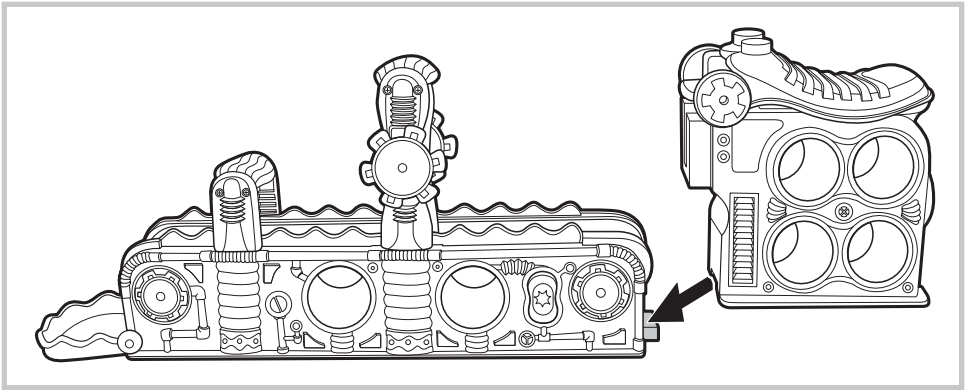

AGES
3+
24375

Mega Fun Factory™

CONTENTS:

MEGA FUN FACTORY™ playset, 2 stamper wheels, playmat and 6 two-ounce cans of PLAY-DOH® Brand Modeling Compound (Net wt. 12 oz, 340 g).

x2

1.5V C or LR14 size
NOT INCLUDED

ALKALINE BATTERIES REQUIRED

Phillips/cross head screwdriver (not included) needed to insert batteries.

Note: If the two pieces detach, just snap them back together.

PLAYING WITH YOUR Mega Fun Factory™

1.

Press to turn on and off.