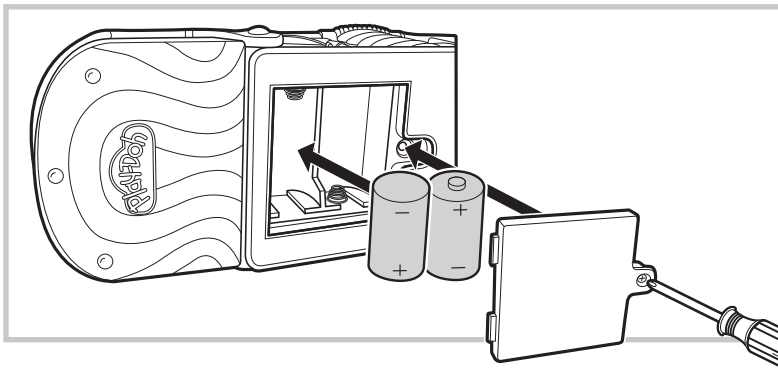

TO INSTALL BATTERIES:

Use a Philips/cross head screwdriver (not included) to loosen screw in battery compartment cover (screw remains attached to door). Insert 2 x 1.5V “C” or LR14 size alkaline batteries. Replace cover and tighten screw.